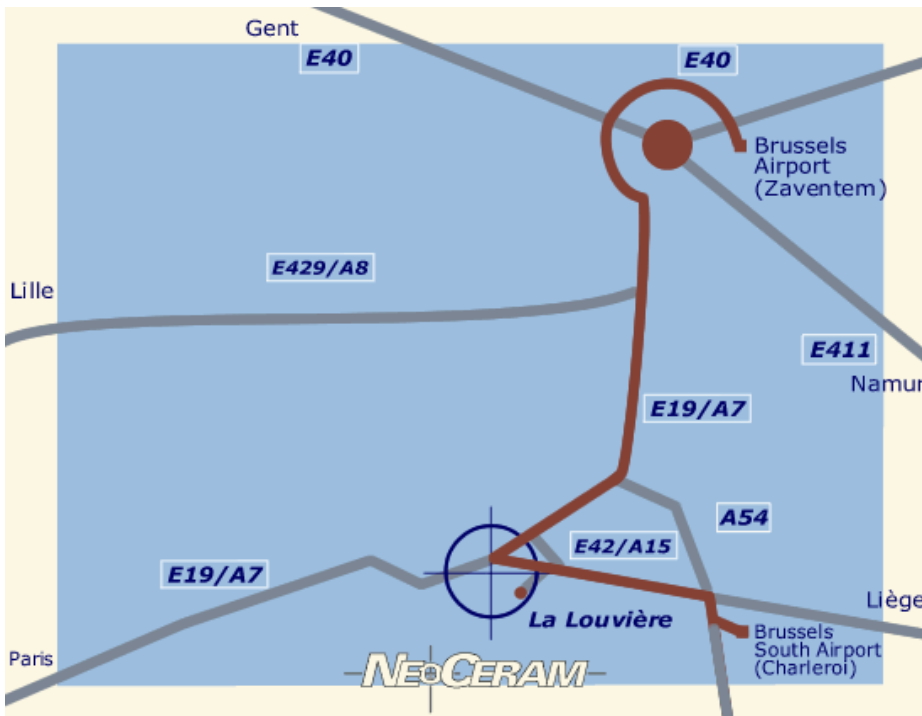

## HOW TO FIND US

#### From Brussels airport

Take A201 => Brussel / Ring  
 Take Exit 4 => E40 / E19 / Ring  
 Take E19 => Bergen Charleroi  
 Continue on A7 [= E19] => Mons  
 Paris  
 Take Exit 21 [Le Roeulx] =>  
 Soignies Binche

#### From Brussels or Charleroi (airport) A7 [E19]

Take Exit 21 [Le Roeulx] =>  
 Soignies Binche  
 Turn left and  
 Follow the arrows  Strépy-  
 Bracquegnies  
 At the roundabout turn right

#### From Paris/Mons A7 [E19]

Take Exit 21 [Le Roeulx] => Soignies  
 Binche  
 Follow the arrows  Strépy-  
 Bracquegnies  
 At the roundabout turn right